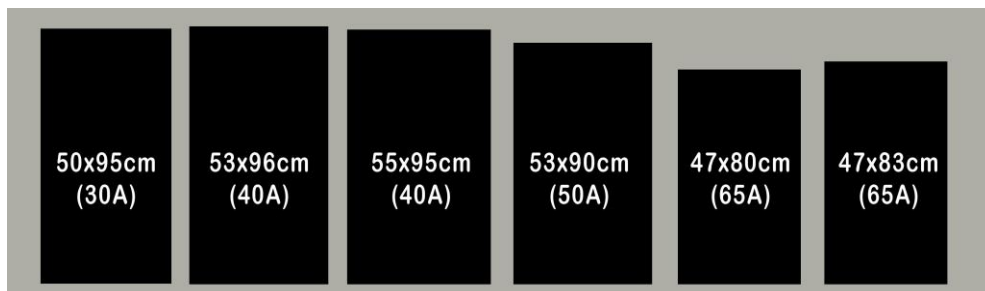

GTO Ultra EVA Sheets

Superior Quality

Size: 50cm X 95cm, 30A

Code	Colour	Thickness
2908+colour+150	Black(40), White(44)	15mm

Size: 53cm X 96cm, 40A

Code	Colour	Thickness
2908+colour+060	Black(50), Brown(52)	6mm
290850090	Black	9mm
2908+colour+120	Black(50), Brown(52)	12mm
2908+colour+180	Black(50), Brown(52)	18mm

Size: 55cm X 95cm, 40A

Code	Colour	Thickness
2908+colour+150	Black(50), Brown(52)	15mm
2908+colour+240	Black(50), Brown(52)	24mm

Size: 55cm X 95cm, 40A

Code	Colour	Thickness
2908+colour+060	White(54), Sand(56), Grey(57)	6mm
2908+colour+090	White(54), Grey(57)	9mm
2908+colour+120	White(54), Sand(56), Grey(57)	12mm
290854150	White	15mm
290854180	White	18mm
290854240	White	24mm

Size: 53cm X 90cm, 50A

Code	Colour	Thickness
2908+colour+060	Black(60), White(64)	6mm
2908+colour+120	Black(60), White(64)	12mm
2908+colour+150	Black(60), White(64)	15mm
2908+colour+180	Black(60), White(64)	18mm

Colour: Black, 65A

Code	Size	Thickness
290880030	47cm X 80cm	3mm
290880120	47cm X 83cm	12mm

Toll Free: 1-800-663-9893

*All volume prices are based on same size, thickness and colour, except volume assorted prices: same group.