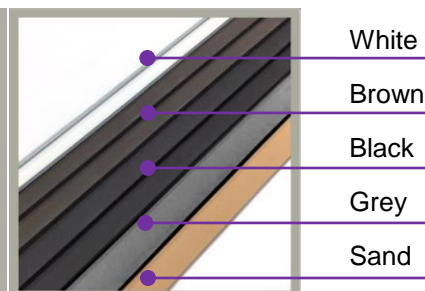

GTO Ultra EVA Sheets

Superior Quality

Size: 50cm X 95cm, 30A

Code	Colour	Thickness
2908+colour+150	Black(40), White(44)	15mm

Size: 53cm X 96cm, 40A

Code	Colour	Thickness
2908+colour+060	Black(50), Brown(52)	6mm
290850090	Black	9mm
2908+colour+120	Black(50), Brown(52)	12mm
2908+colour+180	Black(50), Brown(52)	18mm

Size: 55cm X 95cm, 40A

Code	Colour	Thickness
2908+colour+150	Black(50), Brown(52)	15mm
2908+colour+240	Black(50), Brown(52)	24mm

Size: 55cm X 95cm, 40A

Code	Colour	Thickness
2908+colour+060	White(54), Sand(56), Grey(57)	6mm
2908+colour+090	White(54), Grey(57)	9mm
2908+colour+120	White(54), Sand(56), Grey(57)	12mm
290854150	White	15mm
290854180	White	18mm
290854240	White	24mm

Size: 53cm X 90cm, 50A

Code	Colour	Thickness
2908+colour+060	Black(60), White(64)	6mm
2908+colour+120	Black(60), White(64)	12mm
2908+colour+150	Black(60), White(64)	15mm
2908+colour+180	Black(60), White(64)	18mm

Colour: Black, 65A

Code	Size	Thickness
290880030	47cm X 80cm	3mm
290880120	47cm X 83cm	12mm

Toll Free: 1-800-663-9893

*All volume prices are based on same size, thickness and colour, except volume assorted prices: same group.