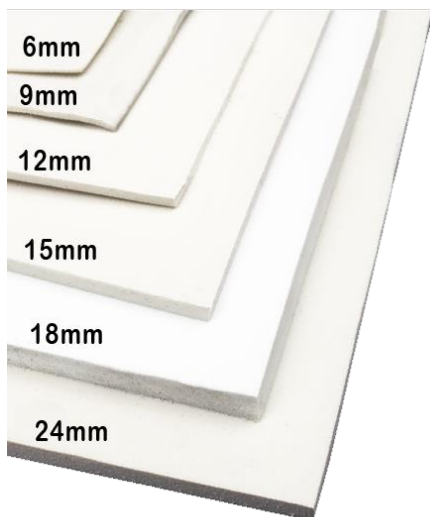

LABELLE SUPPLY CO. LTD.

Serving the shoe trade since 1948

7278 Curragh Avenue, Burnaby, British Columbia, Canada V5J 4V9
Tel: 604-253-6301 **Toll Free: 1-800-663-9893** Fax: 604-253-7253
Website: <https://labellesupply.com>

EVA foam is the acronym for the closed cell ethylene-vinyl acetate copolymer foam.

Heat at approximately 120° - 170°C

GTO Ultra 30A

EVA built-up and cushioning material, hardness approx, 30° Shore A, light flexible.

GTO Ultra 40A

EVA built-up and cushioning material, with good resetting properties, hardness approx, 40° Shore A, light, form stable.

GTO Ultra 50A

EVA built up material with high stability and low weight at the same time, hardness approx, 50° Shore A.

GTO Ultra EVA Sheets

Superior Quality

Size: 50cm X 95cm, 30A

Code	Colour	Thickness
2908+colour+150	Black(40), White(44)	15mm

Size: 53cm X 96cm, 40A

Code	Colour	Thickness
2908+colour+060	Black(50), Brown(52)	6mm
290850090	Black	9mm
2908+colour+120	Black(50), Brown(52)	12mm
2908+colour+180	Black(50), Brown(52)	18mm

Size: 55cm X 95cm, 40A

Code	Colour	Thickness
2908+colour+150	Black(50), Brown(52)	15mm
2908+colour+240	Black(50), Brown(52)	24mm

Size: 55cm X 95cm, 40A

Code	Colour	Thickness
2908+colour+060	White(54), Sand(56), Grey(57)	6mm
2908+colour+090	White(54), Grey(57)	9mm
2908+colour+120	White(54), Sand(56), Grey(57)	12mm
290854150	White	15mm
290854180	White	18mm
290854240	White	24mm

Size: 53cm X 90cm, 50A

Code	Colour	Thickness
2908+colour+060	Black(60), White(64)	6mm
2908+colour+120	Black(60), White(64)	12mm
2908+colour+150	Black(60), White(64)	15mm
2908+colour+180	Black(60), White(64)	18mm